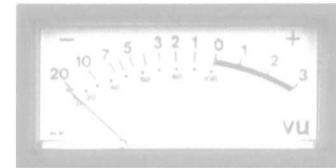

PEAK REDUCTION

STEREO ADJ

METER ADJ

GAIN REDUCTION

OUTPUT +4

STEREO

MONO

STEREO ADJ

METER ADJ

PEAK REDUCTION

GAIN REDUCTION

OUTPUT +4

ANTHONY DEMARIA LABS

STEREO TUBE C/L 1500

GAIN

ON