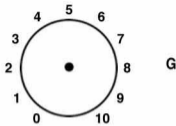

PEAK REDUCTION

STEREO ADJ

METER ADJ

GAIN REDUCTION

OUTPUT +4

STEREO

MONO

STEREO ADJ

METER ADJ

PEAK REDUCTION

GAIN REDUCTION

OUTPUT +4

ANTHONY DEMARIA LABS

STEREO TUBE C/L 1500

GAIN

ON