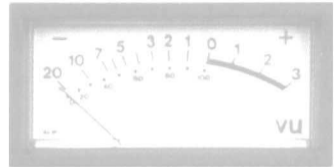

PEAK REDUCTION

STEREO ADJ

METER ADJ

GAIN REDUCTION

OUTPUT +4

STEREO

MONO

STEREO ADJ

METER ADJ

PEAK REDUCTION

GAIN REDUCTION

OUTPUT +4

ANTHONY DEMARIA LABS

STEREO TUBE C/L 1500

GAIN

ON