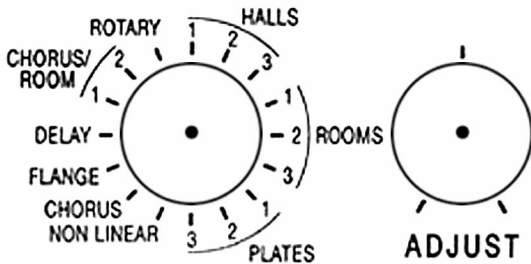

ALESIS

NanoVerb 18 BIT DIGITAL EFFECTS PROCESSOR

POWER

SIGNAL

INPUT

MIX

OUTPUT

ADJUST