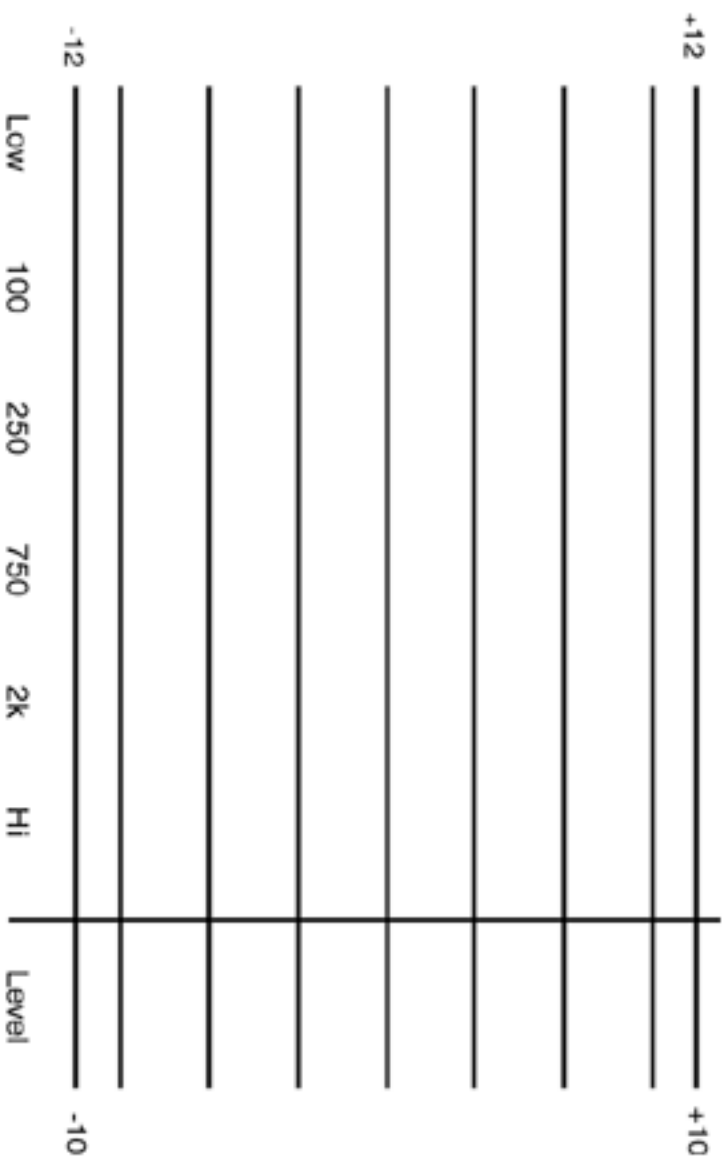

AMPEG SVTII

VOLUME

NORMAL

BRIGHT

BASS

MID

FREQ.

TREBLE