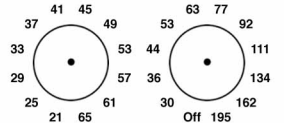

Aphex Thermionics

Gain, dB **Low Cut, Hz**

— Headroom, dB —
50 47 44 41 38 35 32 29 26 23 20 14 10 8 6 4 3 2 1 0

Clip/Limit

A/D Converter
Internal
External
Locked

On + — On On On On

20dB Pad Polarity Tone Phantom Mute MicLim™ Source

CH1

Line Output

Calibrate

Gain, dB **Low Cut, Hz**

— Headroom, dB —
50 47 44 41 38 35 32 29 26 23 20 14 10 8 6 4 3 2 1 0

Clip/Limit

A/D Converter
44.1 KHz
48 KHz
96KHz
Internal

On + — On On On On