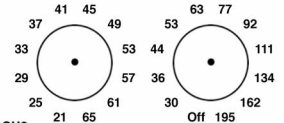

Aphex Thermionics

Gain, dB **Low Cut, Hz**

— Headroom, dB —
50 47 44 41 38 35 32 29 26 23 20 14 10 8 6 4 3 2 1 0

Clip/Limit

A/D Converter
Internal
External
Locked

On + — On On On On

20dB Pad Polarity Tone Phantom Mute MicLim™ Source

CH1

Line Output

Calibrate

Gain, dB **Low Cut, Hz**

— Headroom, dB —
50 47 44 41 38 35 32 29 26 23 20 14 10 8 6 4 3 2 1 0

Clip/Limit

A/D Converter
44.1 KHz
48 KHz
96KHz
Internal

On + — On On On On