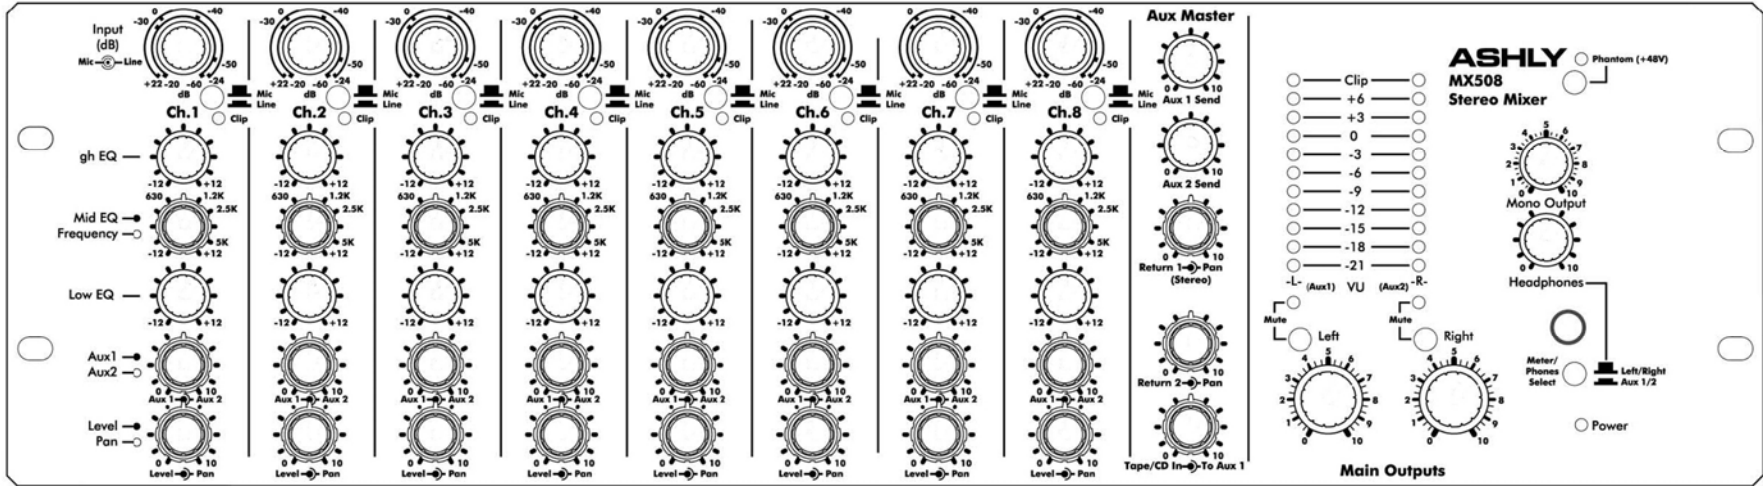

# Ashly MX-508 Stereo Microphone Line Mixer

Production notes: \_\_\_\_\_

\_\_\_\_\_

\_\_\_\_\_