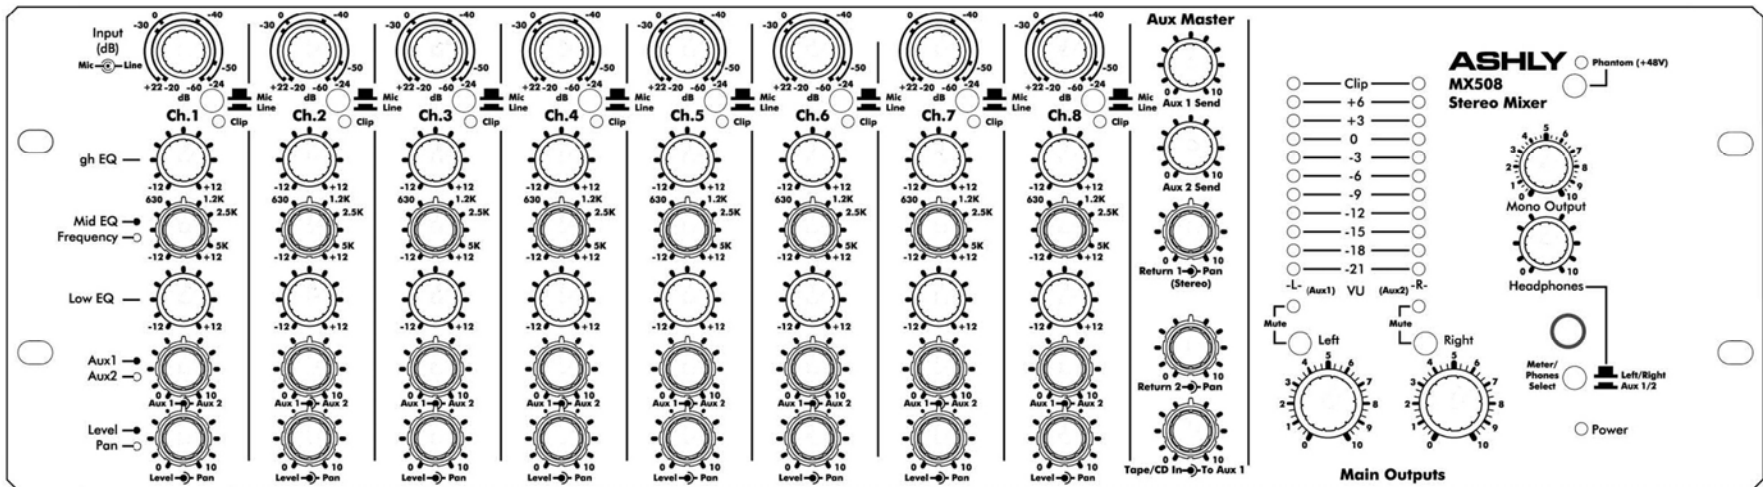

# Ashly MX-508 Stereo Microphone Line Mixer

Production notes: \_\_\_\_\_

\_\_\_\_\_

\_\_\_\_\_